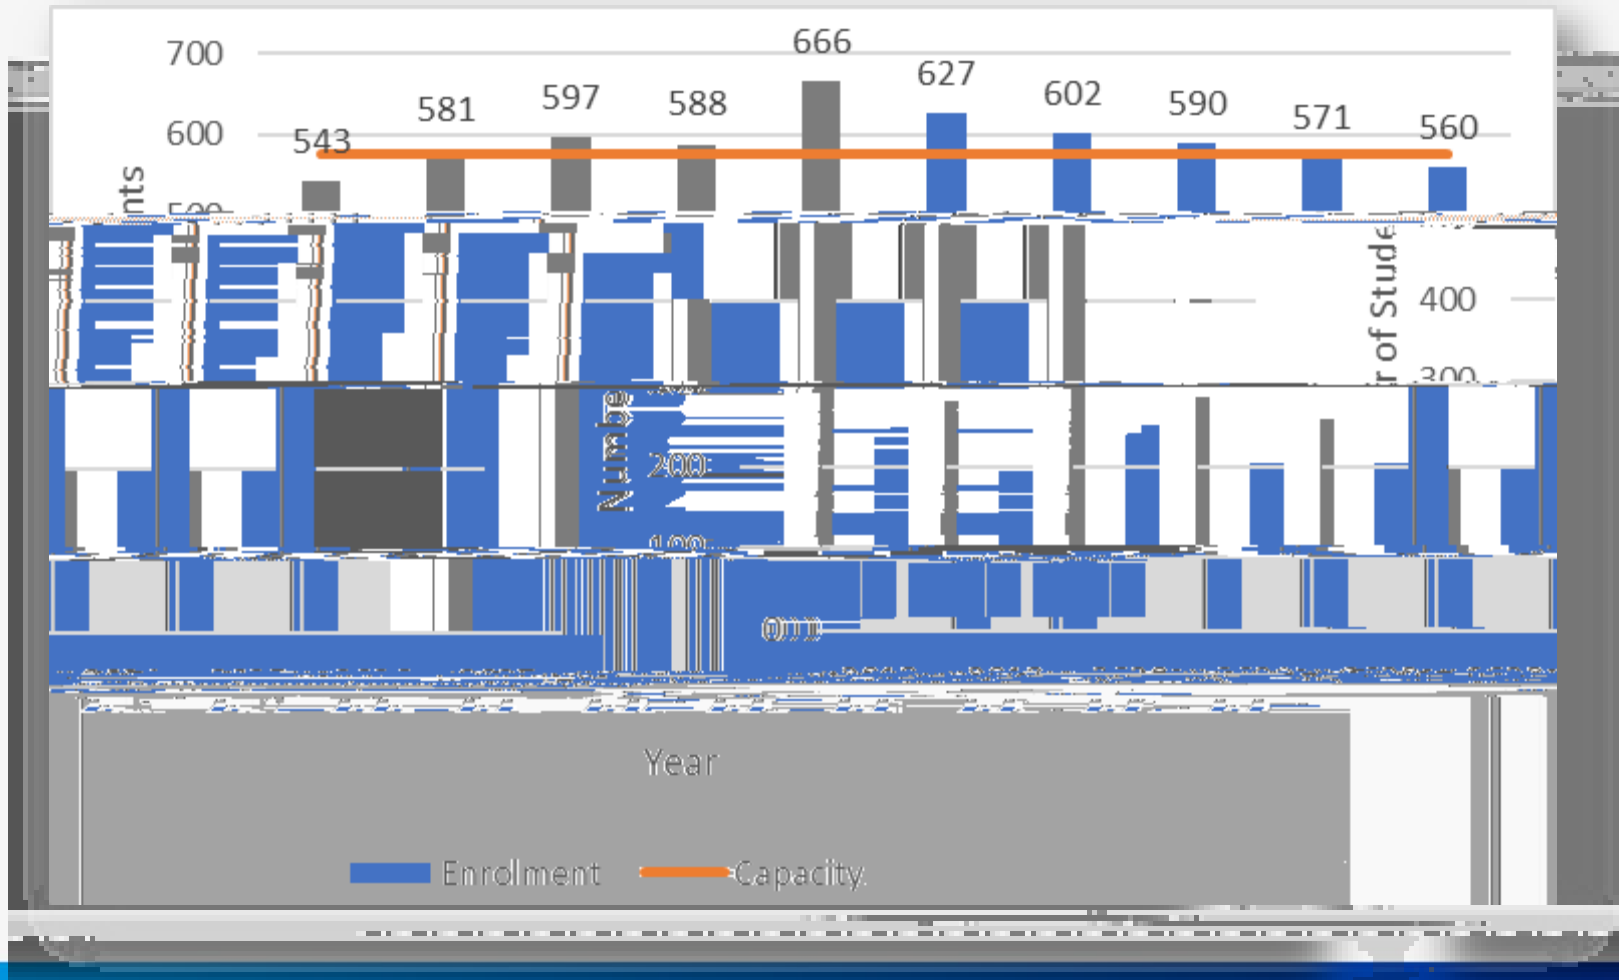

Enrolment Information

October 31, 2022

Enrolment	UE	SE	Gr. 1	Gr. 2	Gr. 3	Gr. 4	Gr. 5	Gr. 6	Gr. 7	Gr. 8	Gr. 9	Gr. 10	Total
St. Sofia	42	66	72	82	63	65	66	57	67	76	10		666

Enrolment Information

Historic and Enrolment Projection